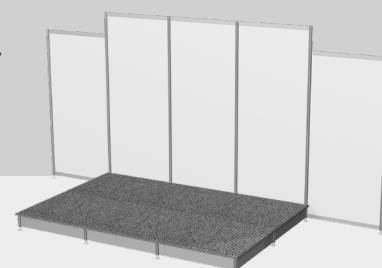

INFORMATION PANEL WITH SPOTLIGHT

(1000x2500 mm)

KI-6

INFORMATION PANEL SET "ZIGZAG"

(3000x2500 mm)

KI-3

PRINT WORKS - POSTER ON PANEL

(800x1000 mm)

KI-7

INFORMATION PANEL SET "CHESS"

(4000x2500 mm)

KI-4

PRINT WORKS - POSTER ON PANEL

(954x2364 mm)

KI-8

PLATFORM WITH PANEL

PLATFORM
(3000x2000x250 mm),

PANEL
(5000x2750 mm)

KI-9

**INFORMATION PANEL SET
"TRIANGLE"**

(1000x1000x2500 mm)

KI-10

**INFORMATION PANEL SET
"COLUMN"**

(1000x1000x2500 mm)