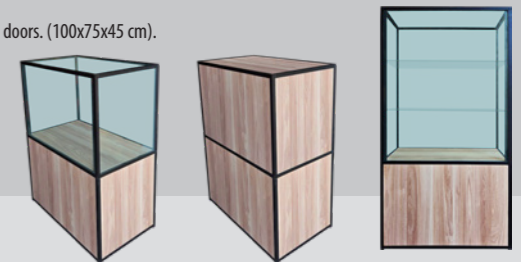

INFOCOUNTER / I-1

White laminated board
(100x78x50 cm).

CABINETS / S-1; S-2; S-4

(S-1) Infocounter, glass, wood-effect laminated chipboard, lockable doors, LED lighting in the corner profile. (100x75x45 cm).

(S-2) Infocounter, wood-effect laminated chipboard, lockable doors. (100x75x45 cm).

(S-4) Display shelves, glass, wood-effect laminated chipboard, lockable doors, LED lighting in the corner profile, 2 glass shelves. (140x75x35 cm).