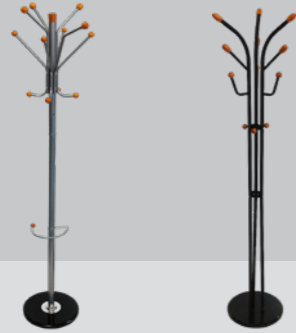

COAT RACKS

COAT RACK / D-1; D-2

Silver (D-1), black (D-2) metal coat rack.

CLOTHES HANGER / D-3

Clothes hanger on wheels (85x85x115-175 cm).

VARIOUS TECHNICAL EQUIPMENT

REFRIGERATOR / SV-2

Refrigerator with glass door (60x60x172 cm).

Freezing temperature: 0 - 10°C

REFRIGERATOR / SV-3

Vertical showcase refrigerator with LED lighting, white (50x50x190 cm).

Freezing temperature: 0 - 12°C

REFRIGERATOR / SV-1

Horizontal showcase refrigerator, white (120x71 cm).

BAR TABLE / BS-1

Tinted glass bar table with
chromium details
(Ø60x110 cm).

COFFEE TABLES

COFFEE TABLE / Z-1; Z-2

Grey (Z-1), white (Z-2) with
chromium details
(Ø60x45 cm).

COFFEE TABLE / Z-3

Clear glass with chromium details
(Ø50x55 cm).

White, leather.

ARMCHAIR PLUMP / F-4

White, leather (750x750x400 mm).

SOFA / S-2

White, leather two-seated sofa (120x68 cm).

SOFA / S-3

White, leather two-seated sofa (145x80 cm).

OTHER FURNITURE FOR EXHIBITION